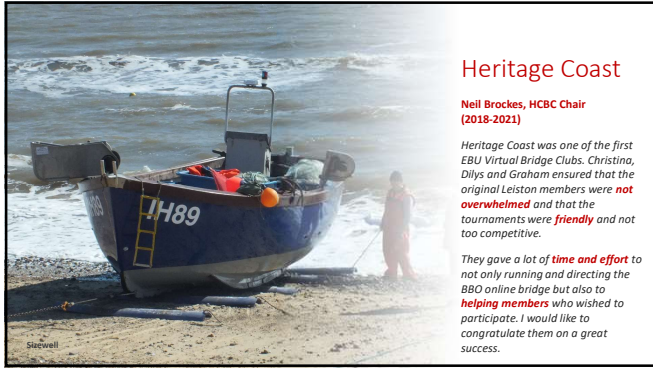

Heritage Coast

18