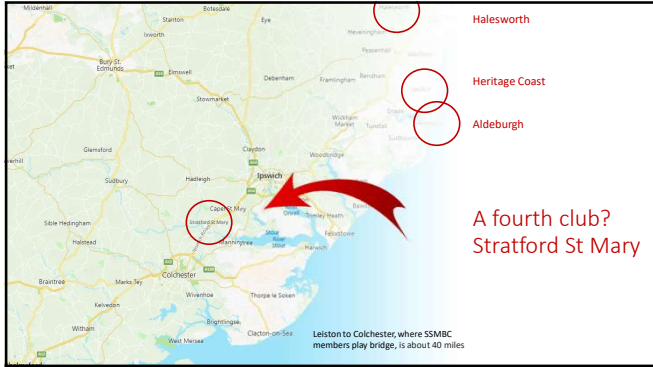

**A fourth club?
Stratford St Mary**

16